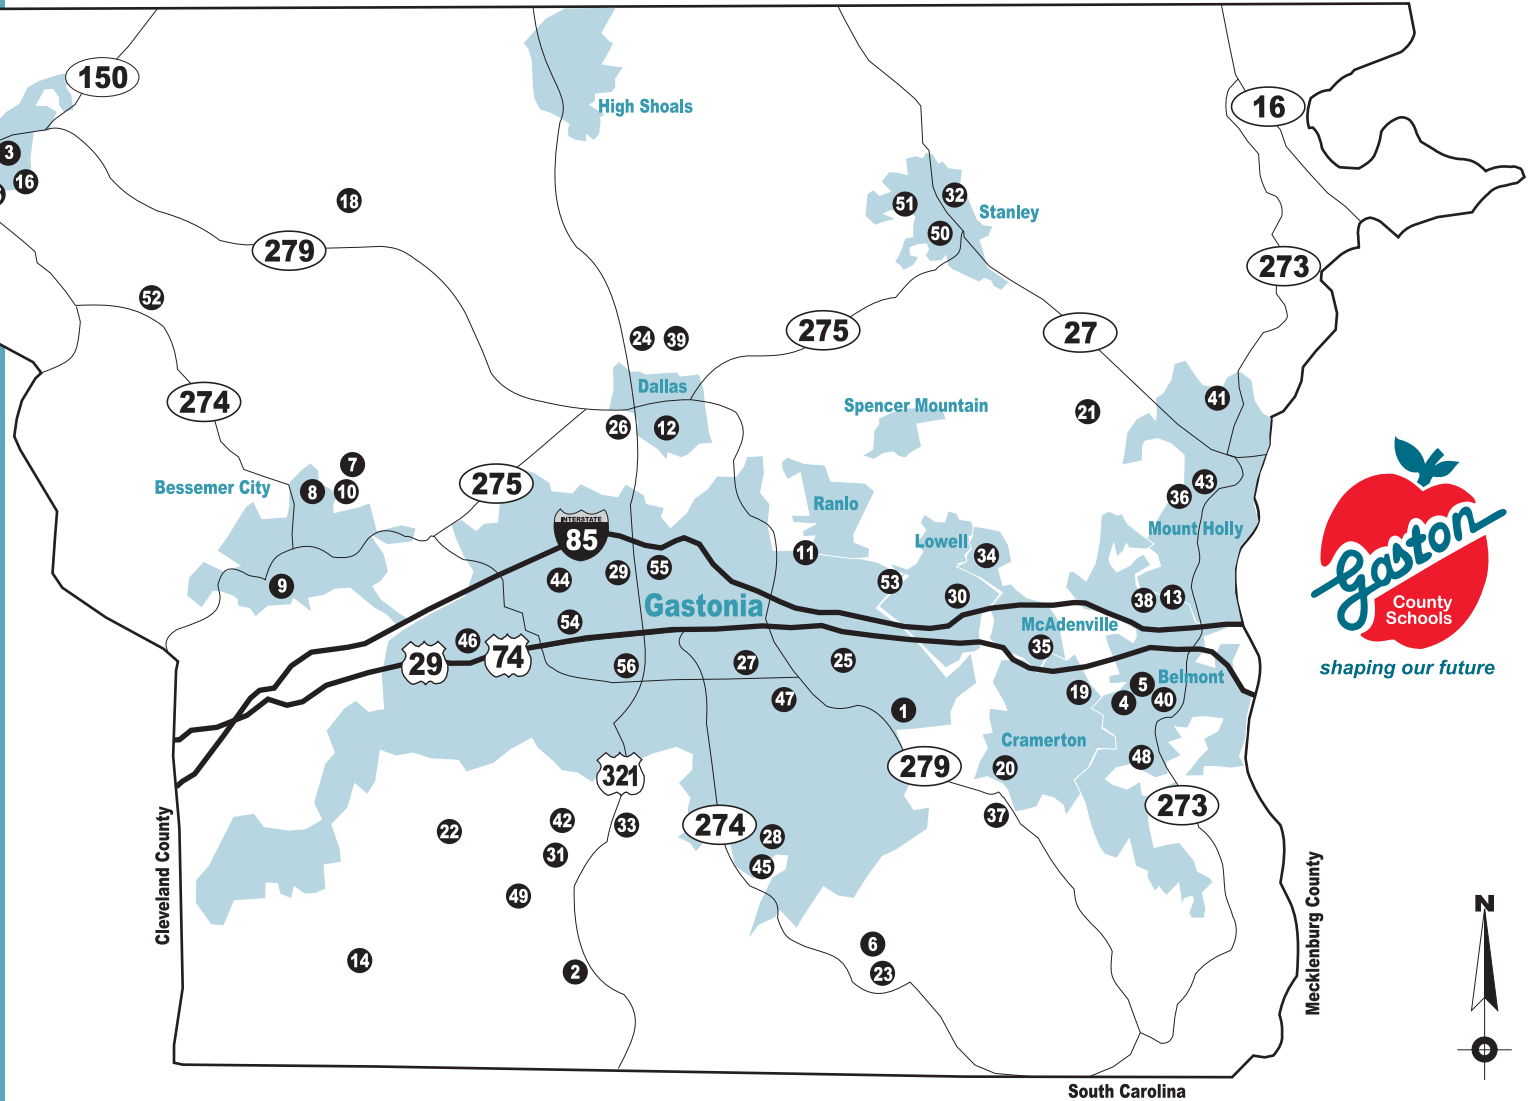

# GASTON COUNTY SCHOOLS

Lincoln County

## Key

- 1 Ashbrook High
- 2 H.H. Beam Elementary
- 3 Beam Intermediate
- 4 Belmont Central
- 5 Belmont Middle
- 6 Bess Elementary
- 7 Bessemer City Central
- 8 Bessemer City High
- 9 Bessemer City Middle
- 10 Bessemer City Primary
- 11 Brookside Elementary
- 12 Carr Elementary
- 13 Catawba Heights Elementary
- 14 Chapel Grove Elementary
- 15 Chavis Middle
- 16 Cherryville Elementary
- 17 Cherryville High
- 18 Costner Elementary
- 19 Stuart W. Cramer High
- 20 Cramerton Middle
- 21 East Gaston High
- 22 Forest Heights Elementary
- 23 Forestview High
- 24 Friday Middle
- 25 Gardner Park Elementary
- 26 Gaston Early College High
- 27 Grier Middle
- 28 Hawks Nest Intermediate
- 29 Highland School of Technology
- 30 Holbrook Middle
- 31 Hunter Huss High
- 32 Kiser Elementary
- 33 Lingerfeldt Elementary
- 34 Lowell Elementary
- 35 McAdenville Elementary
- 36 Mount Holly Middle
- 37 New Hope Elementary
- 38 North Belmont Elementary
- 39 North Gaston High
- 40 Page Primary
- 41 Pinewood Elementary
- 42 Pleasant Ridge Elementary
- 43 Rankin Elementary
- 44 Rhyne Elementary
- 45 Robinson Elementary
- 46 Sadler Elementary
- 47 Sherwood Elementary
- 48 South Point High
- 49 Southwest Middle
- 50 Springfield Elementary
- 51 Stanley Middle
- 52 Tryon Elementary
- 53 Warlick
- 54 Webb Street
- 55 Woodhill Elementary
- 56 York Chester Middle