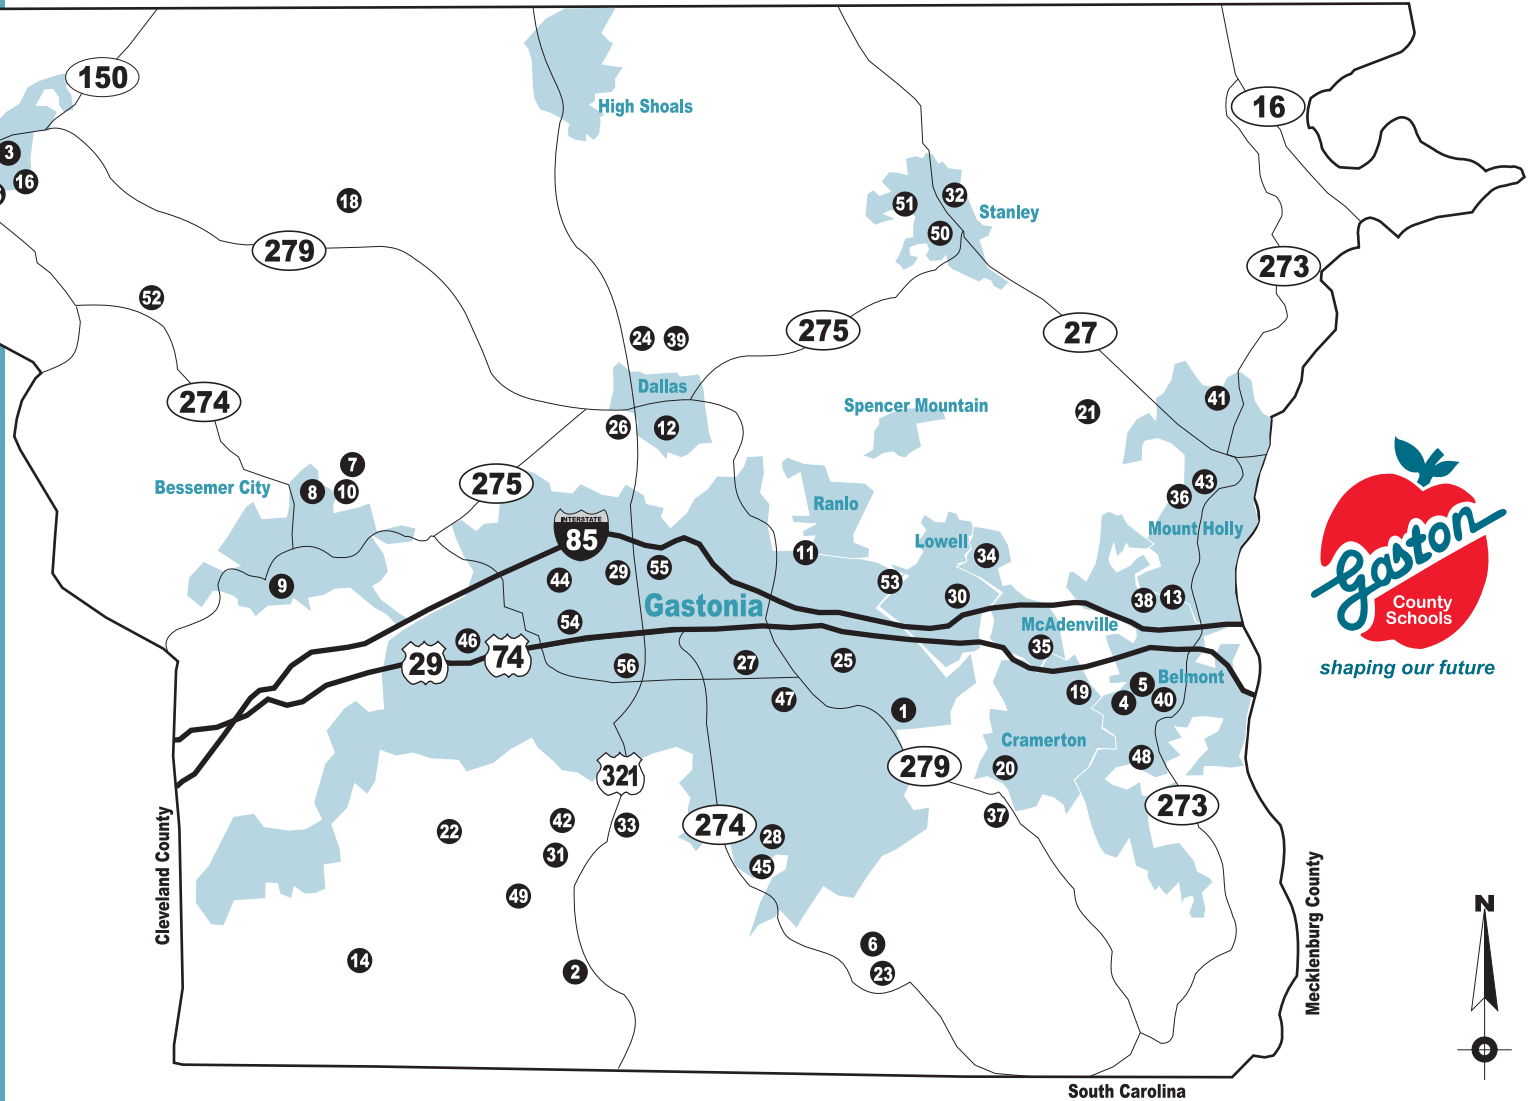

GASTON COUNTY SCHOOLS

Lincoln County

Key

1. 1 Ashbrook High
2. 2 H.H. Beam Elementary
3. 3 Beam Intermediate
4. 4 Belmont Central
5. 5 Belmont Middle
6. 6 Bess Elementary
7. 7 Bessemer City Central
8. 8 Bessemer City High
9. 9 Bessemer City Middle
10. 10 Bessemer City Primary
11. 11 Brookside Elementary
12. 12 Carr Elementary
13. 13 Catawba Heights Elementary
14. 14 Chapel Grove Elementary
15. 15 Chavis Middle
16. 16 Cherryville Elementary
17. 17 Cherryville High
18. 18 Costner Elementary
19. 19 Stuart W. Cramer High
20. 20 Cramerton Middle
21. 21 East Gaston High
22. 22 Forest Heights Elementary
23. 23 Forestview High
24. 24 Friday Middle
25. 25 Gardner Park Elementary
26. 26 Gaston Early College High
27. 27 Grier Middle
28. 28 Hawks Nest Intermediate
29. 29 Highland School of Technology
30. 30 Holbrook Middle
31. 31 Hunter Huss High
32. 32 Kiser Elementary
33. 33 Lingerfeldt Elementary
34. 34 Lowell Elementary
35. 35 McAdenville Elementary
36. 36 Mount Holly Middle
37. 37 New Hope Elementary
38. 38 North Belmont Elementary
39. 39 North Gaston High
40. 40 Page Primary
41. 41 Pinewood Elementary
42. 42 Pleasant Ridge Elementary
43. 43 Rankin Elementary
44. 44 Rhyne Elementary
45. 45 Robinson Elementary
46. 46 Sadler Elementary
47. 47 Sherwood Elementary
48. 48 South Point High
49. 49 Southwest Middle
50. 50 Springfield Elementary
51. 51 Stanley Middle
52. 52 Tryon Elementary
53. 53 Warlick
54. 54 Webb Street
55. 55 Woodhill Elementary
56. 56 York Chester Middle

GASTON COUNTY SCHOOLS

P.O. Box 1397 Phone: (704) 866-6100
Gastonia, NC 28053 Fax: (704) 866-6175
GCS 21 Education Station www.gaston.k12.nc.us